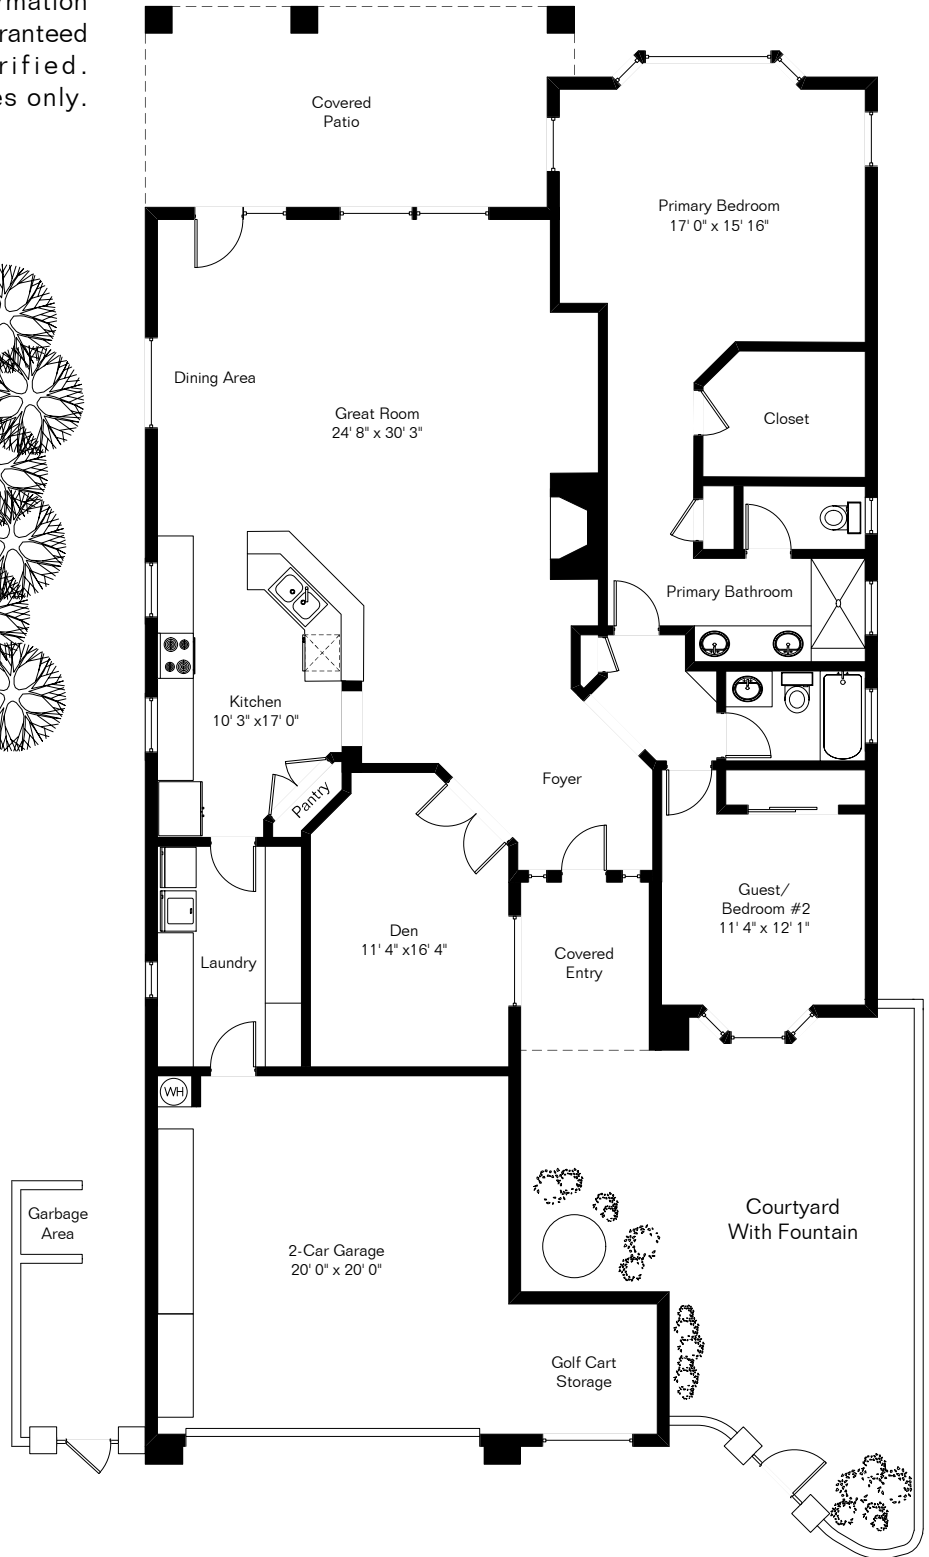

The square footages and room size information are deemed to be reliable but are not guaranteed and should be independently verified. This drawing is for marketing purposes only.

Living Area 1,998 Sq Ft
Garage 500 Sq Ft

13333 N Sunset Mesa Dr